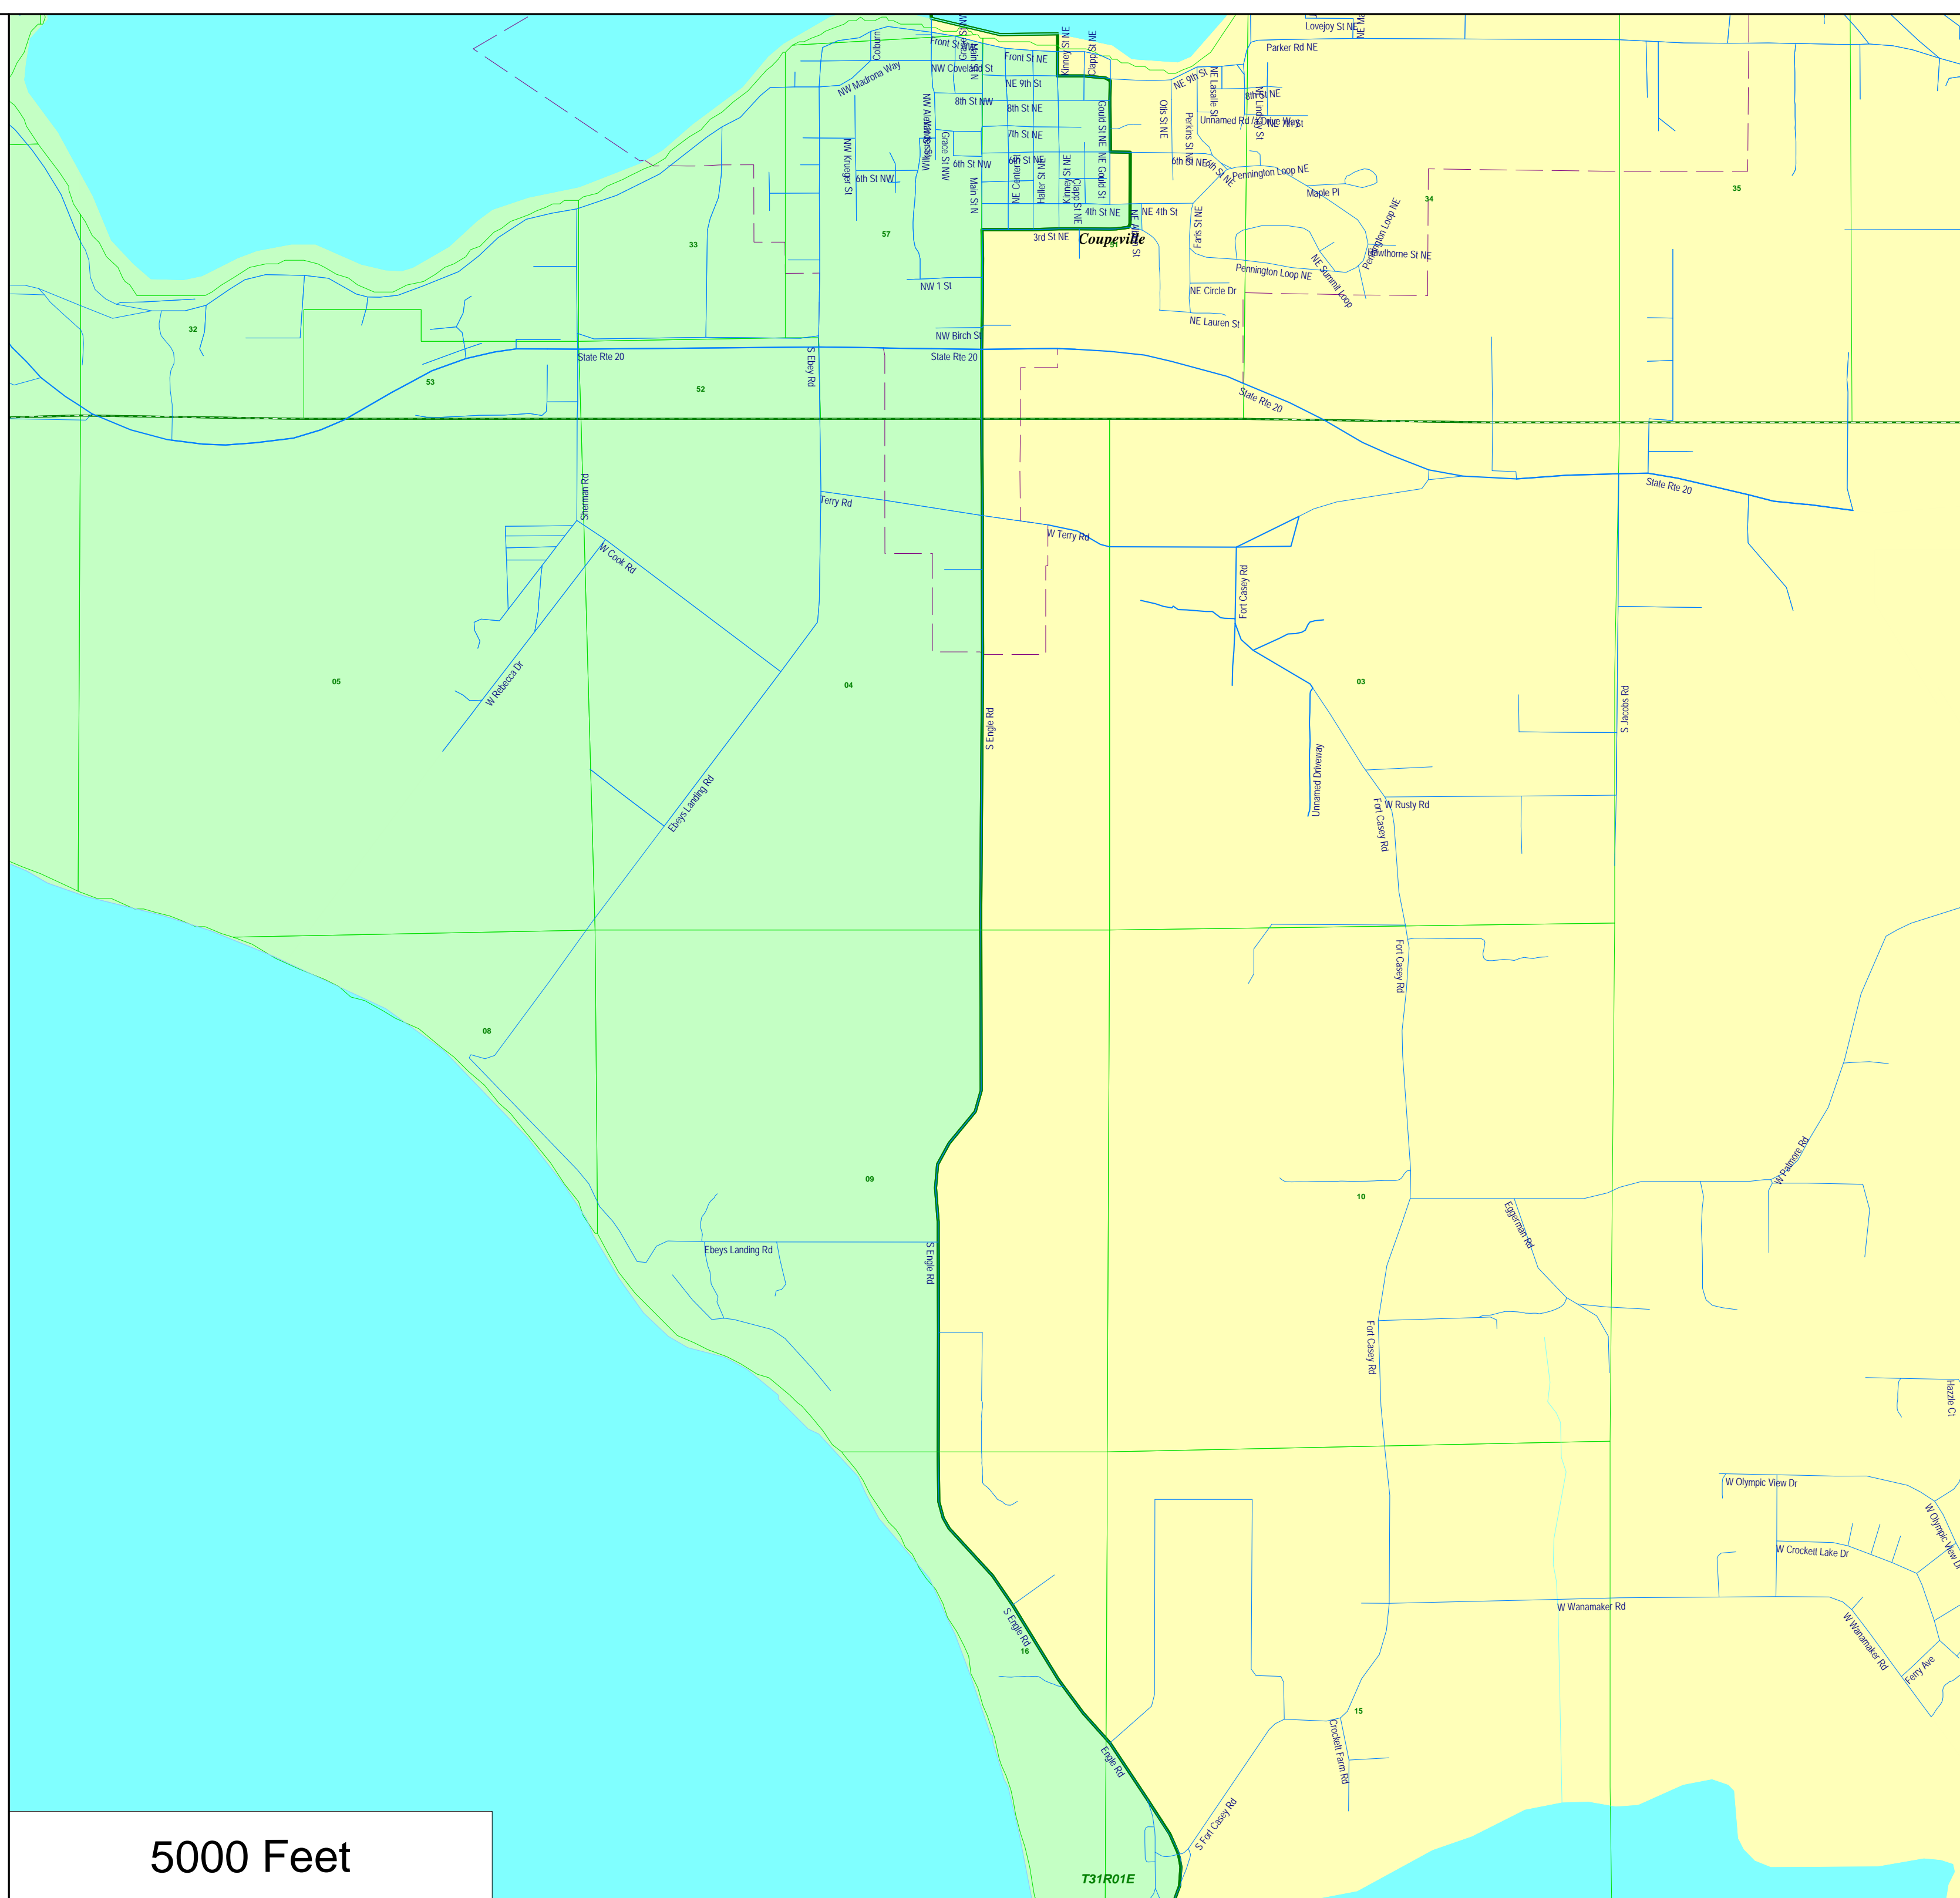

Port of Coupeville - Current Board Districts as Approximated Using Census 2020 Geography

-  1st District
-  2nd District

City Limits 

Previous Director Districts 

District Outline 

Sectional Centers 

Townships 

5000 Feet