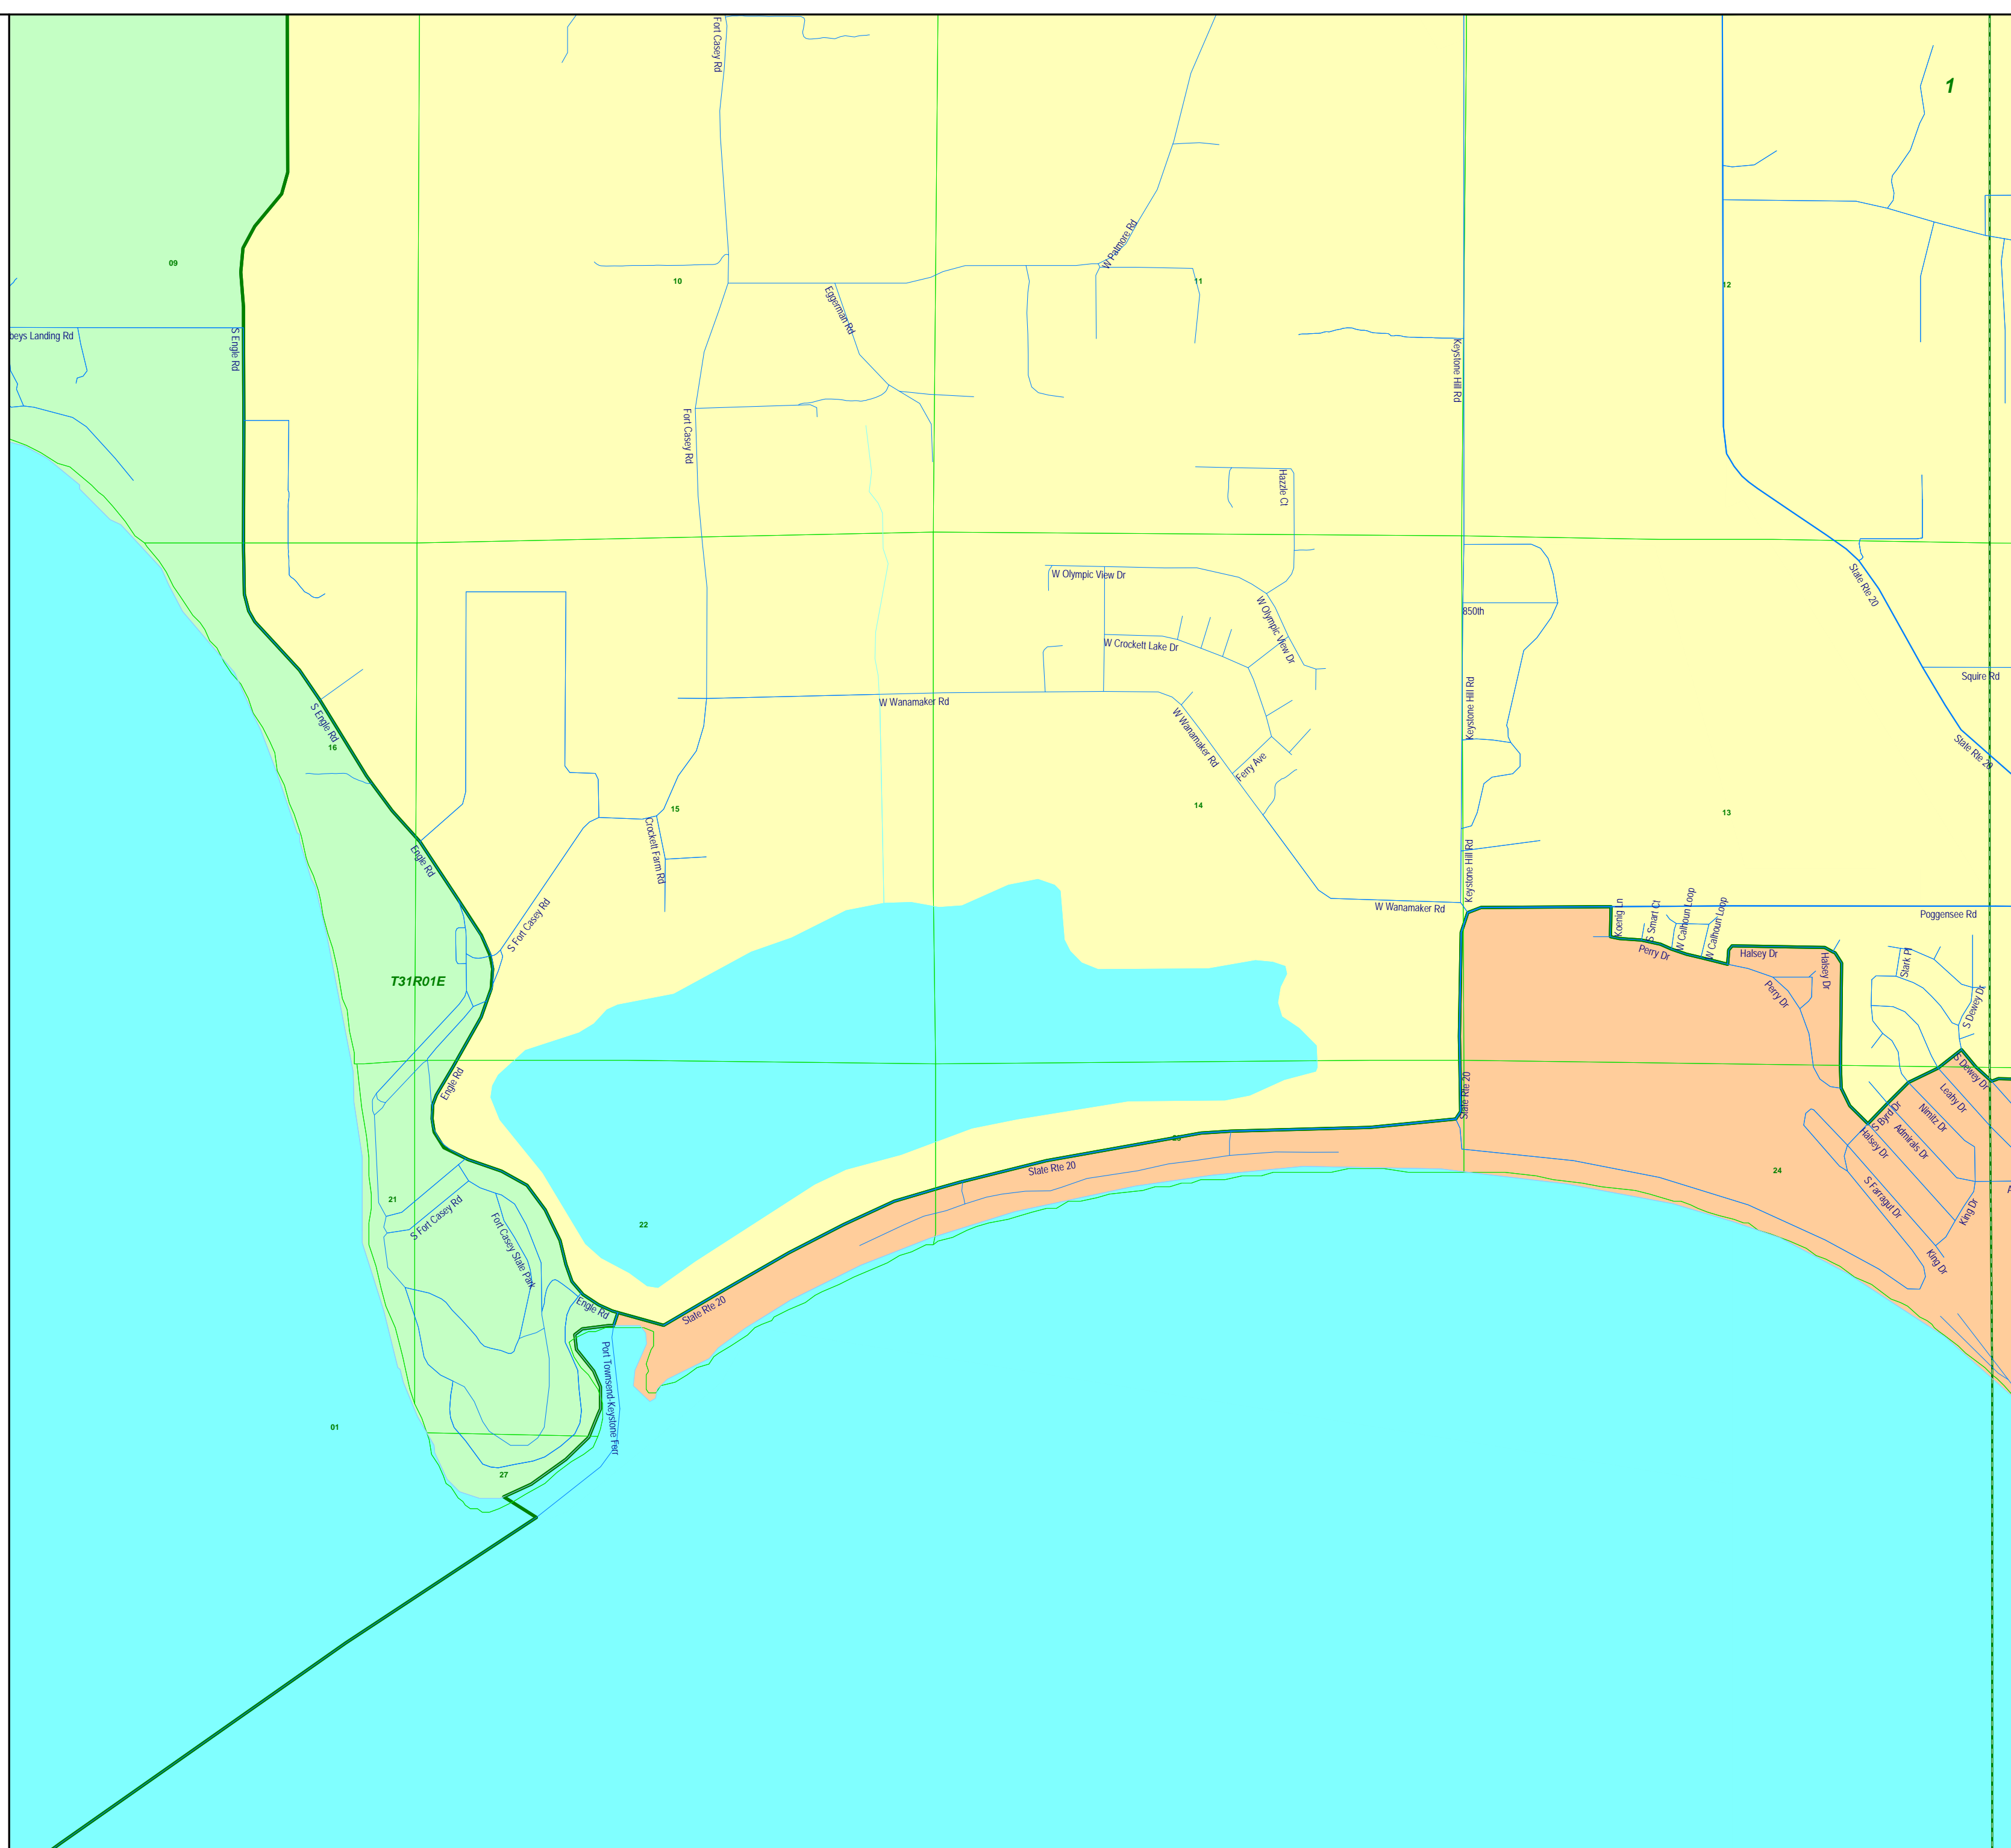

Port of Coupeville - Current Board Districts as Approximated Using Census 2020 Geography

- 1st District
- 2nd District
- 3rd District

City Limits

Previous Director Districts

District Outline

Sectional Centers

Townships

5000 Feet