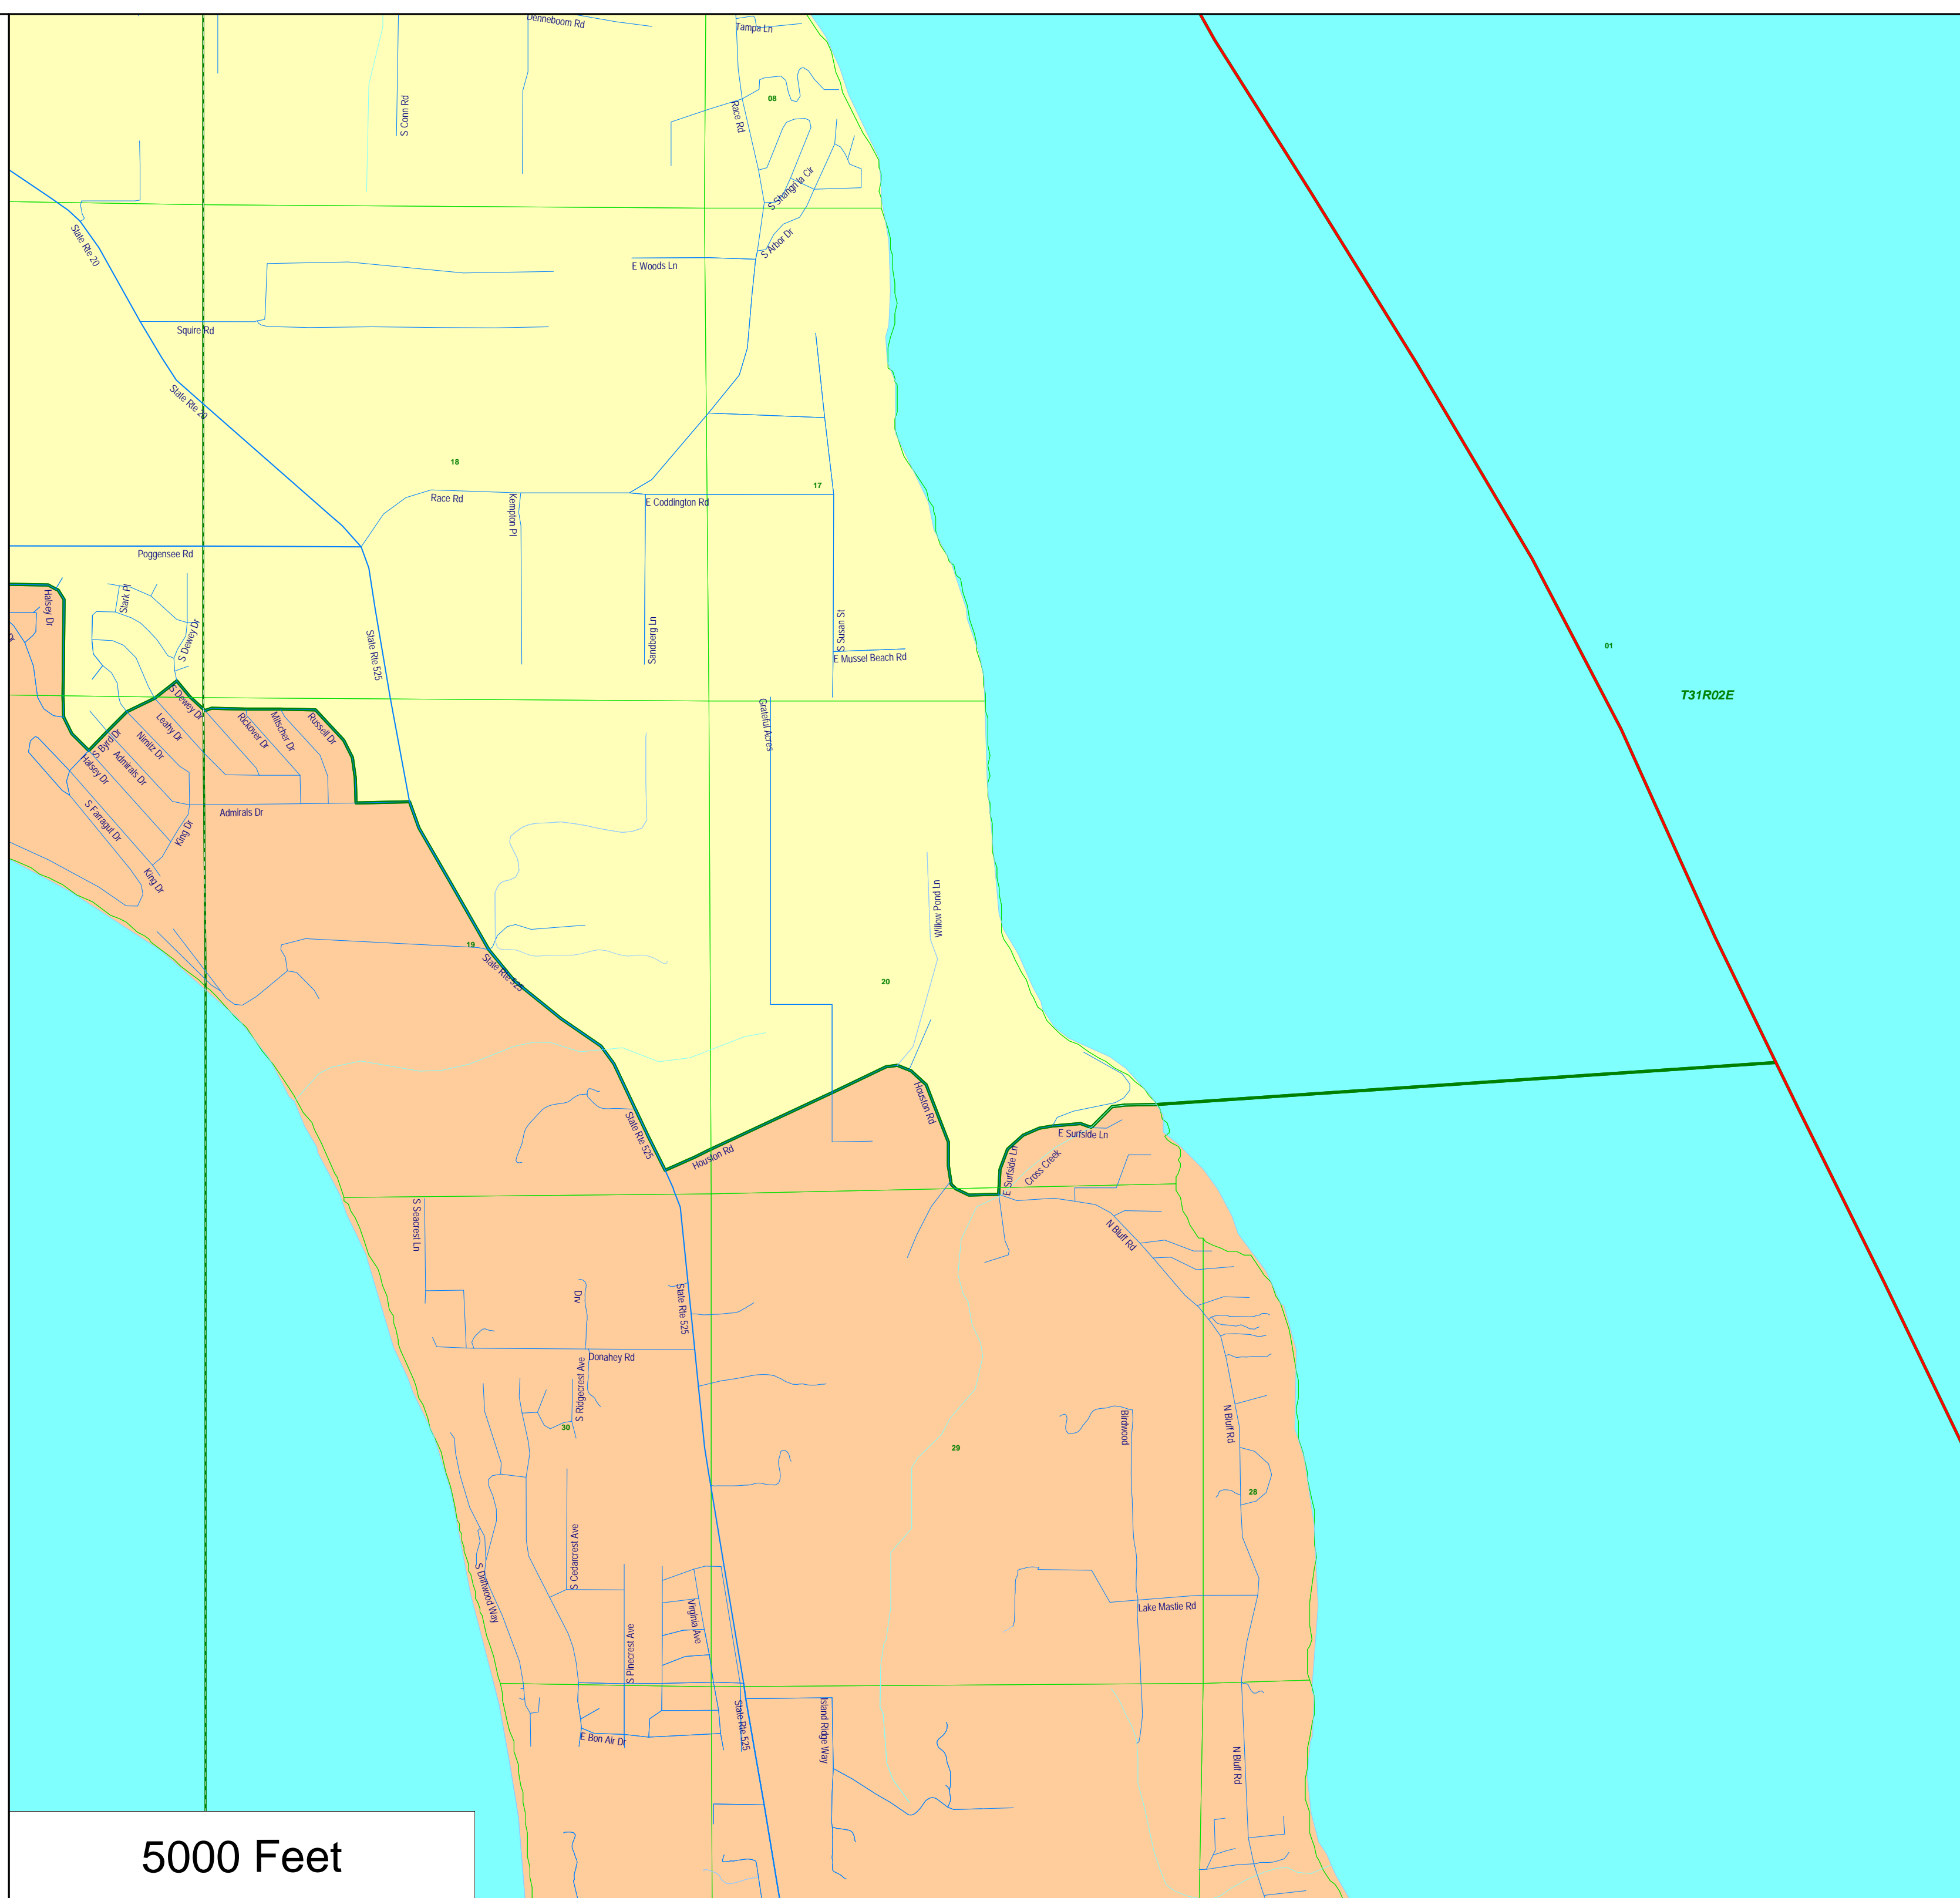

Port of Coupeville - Current Board Districts as Approximated Using Census 2020 Geography

 1st District

 3rd District

City Limits 

Previous Director Districts 

District Outline 

Sectional Centers 

Townships 

5000 Feet